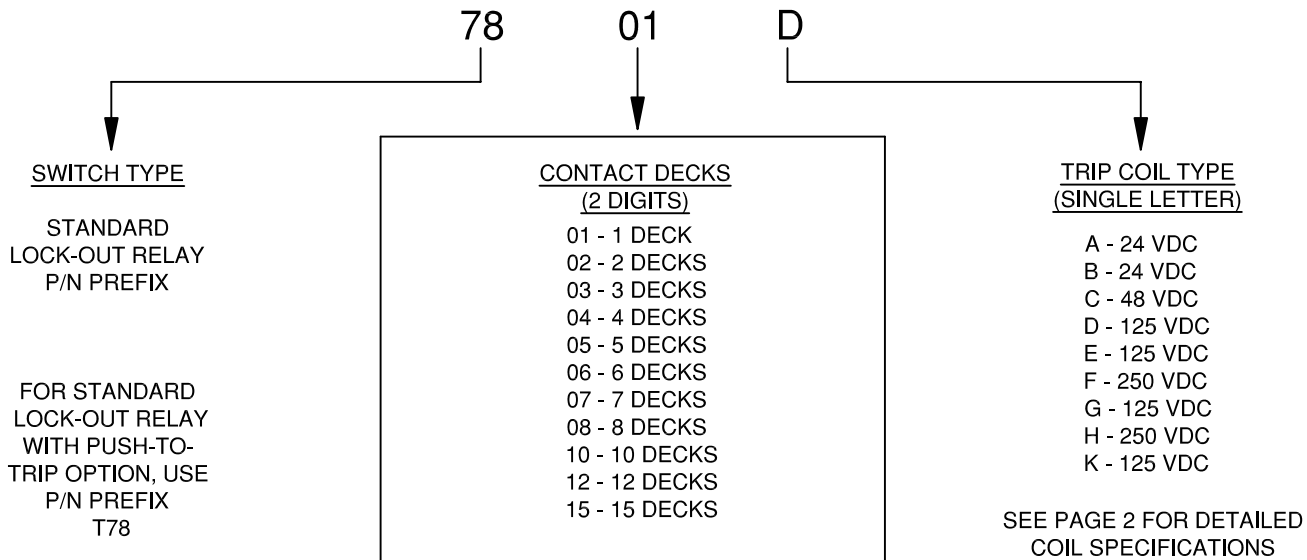

ELECTROSWITCH
UNIT OF ELECTRO SWITCH CORP.
WEYMOUTH, MASSACHUSETTS 02188
TEL: (781)335-5200 FAX: (781)335-4253

STANDARD MANUAL RESET LOCKOUT RELAY

78-LOR

STANDARD PART NUMBERING SYSTEM

STANDARD PANEL DRILLING DIMENSIONS

PUSH-TO-TRIP PANEL DRILLING DIMENSIONS

CONTACTS

DECK 1	POSITION			
	TRIP	RESET		
11	○|—|—|○	13		X
12	○|—|—|○	18	X	
15	○|—|—|○	17		X
14	○|—|—|○	16	X	

REMAINING DECKS SAME AS DECK 1 EXCEPT FOR TERMINAL NUMBERS

REVISIONS:

MADE BY: SPB
APPR BY: MK

DATE: 01-30-19
DATE: 01-30-19

CALL FACTORY FOR CUSTOM OPTIONS OR CONFIGURATIONS NOT DETAILED ABOVE

SHEET 1 OF 2

REV 0