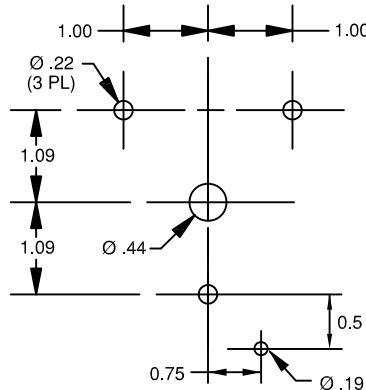

PUSH-TO-TRIP PANEL DRILLING DIMENSIONS

CONTACTS

DECK 1	POSITION			
	TRIP	RESET		
11	○ — — ○	13		X
12	○ — — ○	18	X	
15	○ — — ○	17		X
14	○ — — ○	16	X	

REMAINING DECKS SAME AS DECK 1 EXCEPT FOR TERMINAL NUMBERS