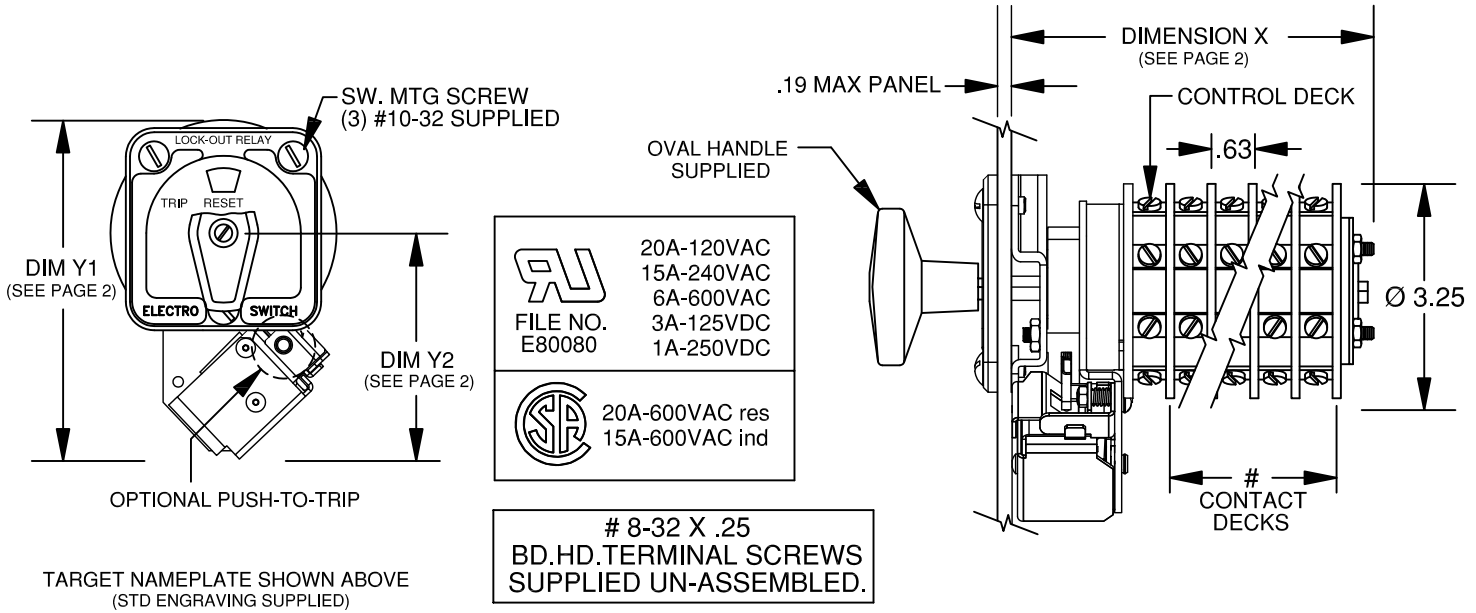

ELECTROSWITCH
UNIT OF ELECTRO SWITCH CORP.
WEYMOUTH, MASSACHUSETTS 02188
TEL: (781)335-5200 FAX: (781)335-4253

STANDARD MANUAL RESET LOCKOUT RELAY

78-LOR

STANDARD PART NUMBERING SYSTEM