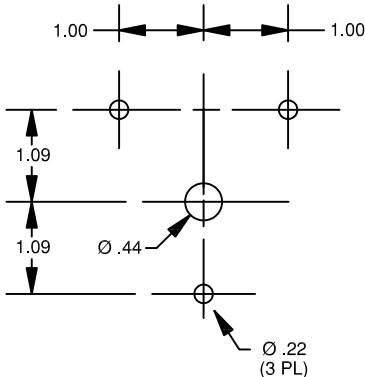

PUSH-TO-TRIP PANEL DRILLING DIMENSIONS

CONTACTS

DECK 1	POSITION			
	TRIP	RESET		
11	○ — — ○	13		X
12	○ — — ○	18	X	
15	○ — — ○	17		X
14	○ — — ○	16	X	

REMAINING DECKS SAME AS DECK 1 EXCEPT FOR TERMINAL NUMBERS